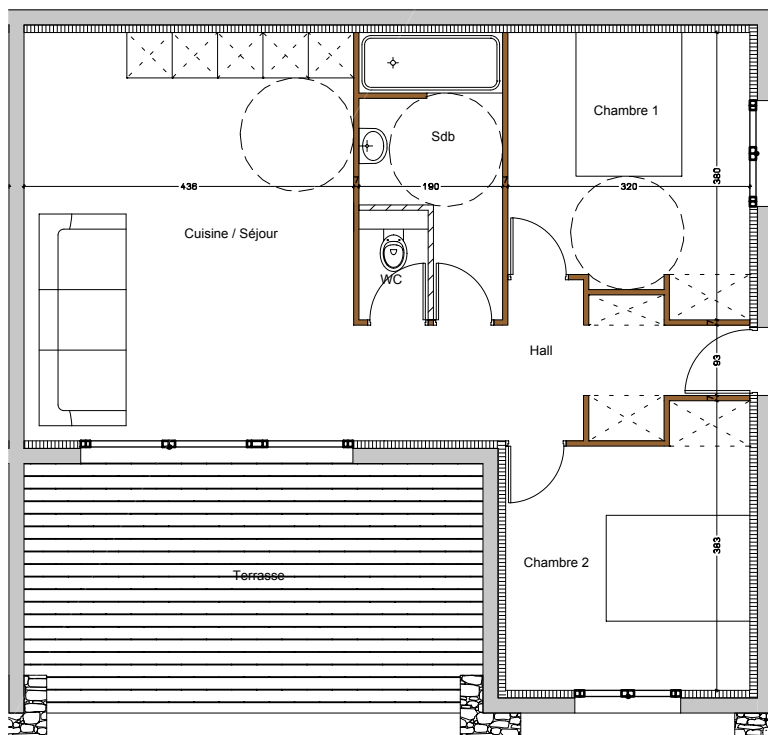

Ground floor
Plan n° A1
 2 bedrooms apartment
 lot n°

ROOMS	SURFACES (M ²)
Hall	8.87
Kitchen/Living room	24.08
Bathroom	5.86
Toilets	1.38
Bedroom 1	11.42
Bedroom 2	11.43
TOTAL (LIVING SPACE)	63.04
Terrace	19.73

For further informations, please visit our website
www.residence-lesgaletsblancs.com

Ground floor
Plan n° A2
 2 bedrooms apartment
 lot n°

ROOMS	SURFACES (M ²)
Hall	8.87
Kitchen/Living room	24.08
Bathroom	5.86
Toilets	1.38
Bedroom 1	11.42
Bedroom 2	11.43
TOTAL (LIVING SPACE)	63.04
Terrace	19.73

For further informations, please visit our website
www.residence-lesgaletsblancs.com

First floor Plan n° A3

2 bedrooms apartment
Lot n°

ROOMS	SURFACES (M ²)
Hall	8.87
Kitchen/Living room	24.08
Bathroom	5.86
Toilets	1.38
Bedroom 1	11.42
Bedroom 2	11.43
TOTAL (LIVING SPACE)	63.04
Terrace	19.73

For further informations, please visit our website
www.residence-lesgaletsblancs.com

LES GALETS BLANCS
 RESIDENCE - MONCALE

First floor
Plan n° A4
 2 bedrooms apartment
 Lot n°

ROOMS	SURFACES (M ²)
Hall	8.87
Kitchen/Living room	24.08
Bathroom	5.86
Toilets	1.38
Bedroom 1	11.42
Bedroom 2	11.43
TOTAL (LIVING SPACE)	63.04
Terrace	19.73