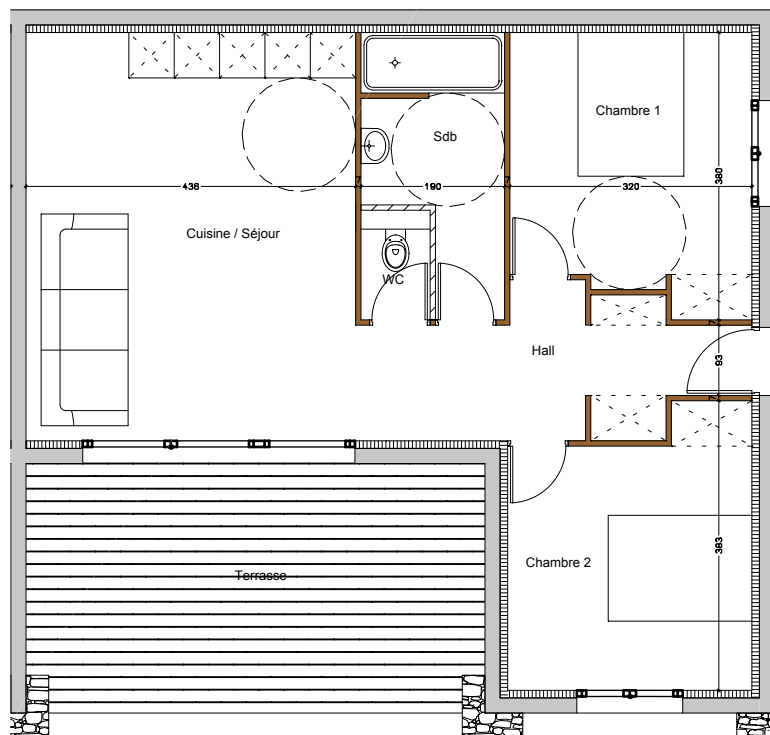

Ground floor
Plan n° A1
 2 bedrooms apartment
 lot n°

ROOMS	SURFACES (M ²)
Hall	8.87
Kitchen/Living room	24.08
Bathroom	5.86
Toilets	1.38
Bedroom 1	11.42
Bedroom 2	11.43
TOTAL (LIVING SPACE)	63.04
Terrace	19.73

For further informations, please visit our website
www.residence-lesgaletsblancs.com

Ground floor
Plan n° A2
 2 bedrooms apartment
 lot n°

ROOMS	SURFACES (M ²)
Hall	8.87
Kitchen/Living room	24.08
Bathroom	5.86
Toilets	1.38
Bedroom 1	11.42
Bedroom 2	11.43
TOTAL (LIVING SPACE)	63.04
Terrace	19.73

For further informations, please visit our website
www.residence-lesgaletsblancs.com

First floor Plan n° A3

2 bedrooms apartment
Lot n°

ROOMS	SURFACES (M ²)
Hall	8.87
Kitchen/Living room	24.08
Bathroom	5.86
Toilets	1.38
Bedroom 1	11.42
Bedroom 2	11.43
TOTAL (LIVING SPACE)	63.04
Terrace	19.73

For further informations, please visit our website
www.residence-lesgaletsblancs.com

LES GALETS BLANCS
 RESIDENCE - MONCALE

First floor
Plan n° A4
 2 bedrooms apartment
 Lot n°

ROOMS	SURFACES (M ²)
Hall	8.87
Kitchen/Living room	24.08
Bathroom	5.86
Toilets	1.38
Bedroom 1	11.42
Bedroom 2	11.43
TOTAL (LIVING SPACE)	63.04
Terrace	19.73