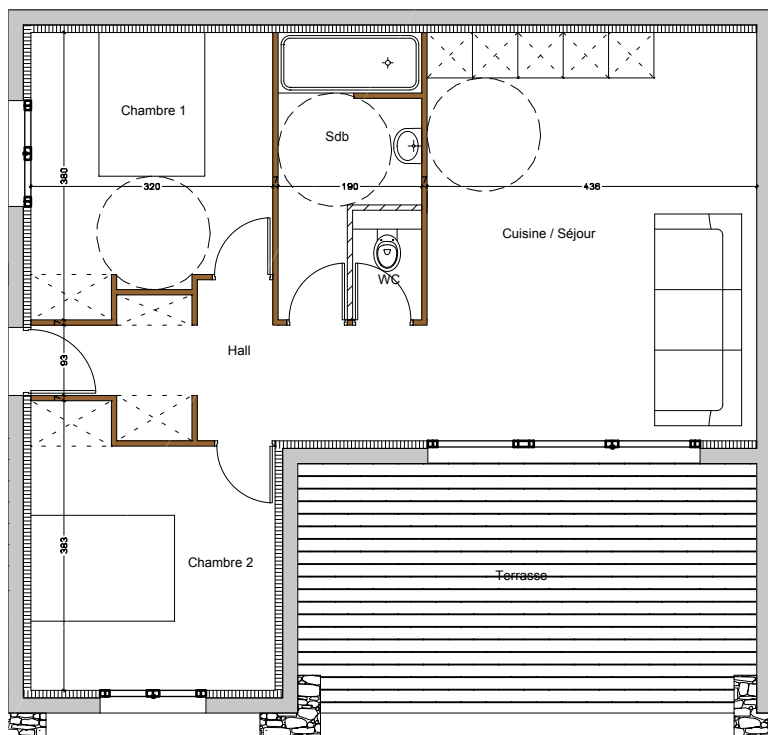

Ground floor
Plan n° A1
 2 bedrooms apartment
 lot n°

ROOMS	SURFACES (M ²)
Hall	8.87
Kitchen/Living room	24.08
Bathroom	5.86
Toilets	1.38
Bedroom 1	11.42
Bedroom 2	11.43
TOTAL (LIVING SPACE)	63.04
Terrace	19.73

For further informations, please visit our website
www.residence-lesgaletsblancs.com

Ground floor
Plan n° A2
 2 bedrooms apartment
 lot n°

ROOMS	SURFACES (M ²)
Hall	8.87
Kitchen/Living room	24.08
Bathroom	5.86
Toilets	1.38
Bedroom 1	11.42
Bedroom 2	11.43
TOTAL (LIVING SPACE)	63.04
Terrace	19.73

For further informations, please visit our website
www.residence-lesgaletsblancs.com

First floor Plan n° A3

2 bedrooms apartment
Lot n°

ROOMS	SURFACES (M ²)
Hall	8.87
Kitchen/Living room	24.08
Bathroom	5.86
Toilets	1.38
Bedroom 1	11.42
Bedroom 2	11.43
TOTAL (LIVING SPACE)	63.04
Terrace	19.73

For further informations, please visit our website
www.residence-lesgaletsblancs.com

LES GALETS BLANCS
 RESIDENCE - MONCALE

First floor
Plan n° A4
 2 bedrooms apartment
 Lot n°

ROOMS	SURFACES (M ²)
Hall	8.87
Kitchen/Living room	24.08
Bathroom	5.86
Toilets	1.38
Bedroom 1	11.42
Bedroom 2	11.43
TOTAL (LIVING SPACE)	63.04
Terrace	19.73