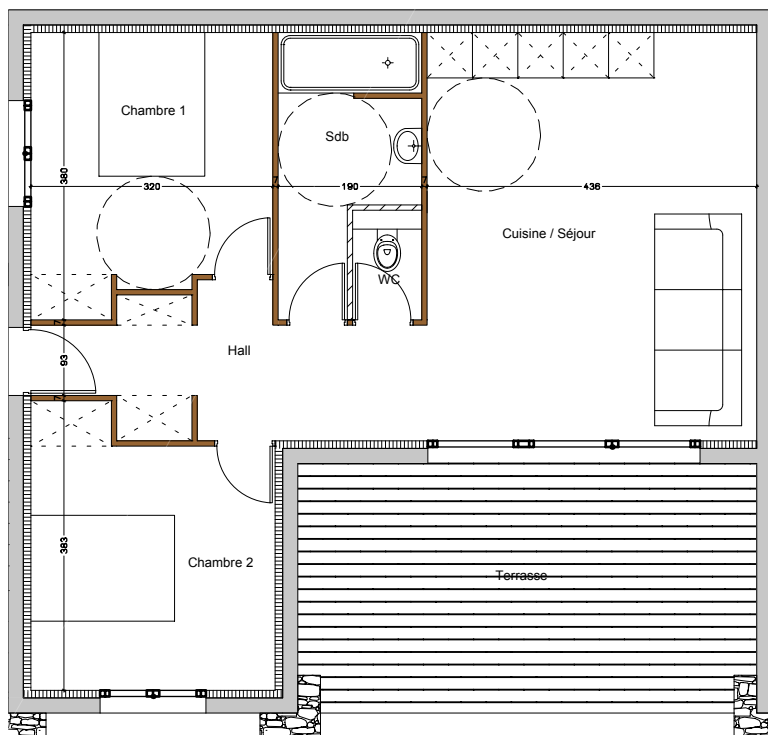

Ground floor
Plan n° A1
 2 bedrooms apartment
 lot n°

ROOMS	SURFACES (M ²)
Hall	8.87
Kitchen/Living room	24.08
Bathroom	5.86
Toilets	1.38
Bedroom 1	11.42
Bedroom 2	11.43
TOTAL (LIVING SPACE)	63.04
Terrace	19.73

For further informations, please visit our website
www.residence-lesgaletsblancs.com

Ground floor
Plan n° A2
 2 bedrooms apartment
 lot n°

ROOMS	SURFACES (M ²)
Hall	8.87
Kitchen/Living room	24.08
Bathroom	5.86
Toilets	1.38
Bedroom 1	11.42
Bedroom 2	11.43
TOTAL (LIVING SPACE)	63.04
Terrace	19.73

For further informations, please visit our website
www.residence-lesgaletsblancs.com

First floor Plan n° A3

2 bedrooms apartment
Lot n°

ROOMS	SURFACES (M ²)
Hall	8.87
Kitchen/Living room	24.08
Bathroom	5.86
Toilets	1.38
Bedroom 1	11.42
Bedroom 2	11.43
TOTAL (LIVING SPACE)	63.04
Terrace	19.73

For further informations, please visit our website
www.residence-lesgaletsblancs.com

LES GALETS BLANCS
 RESIDENCE - MONCALE

First floor
Plan n° A4
 2 bedrooms apartment
 Lot n°

ROOMS	SURFACES (M ²)
Hall	8.87
Kitchen/Living room	24.08
Bathroom	5.86
Toilets	1.38
Bedroom 1	11.42
Bedroom 2	11.43
TOTAL (LIVING SPACE)	63.04
Terrace	19.73